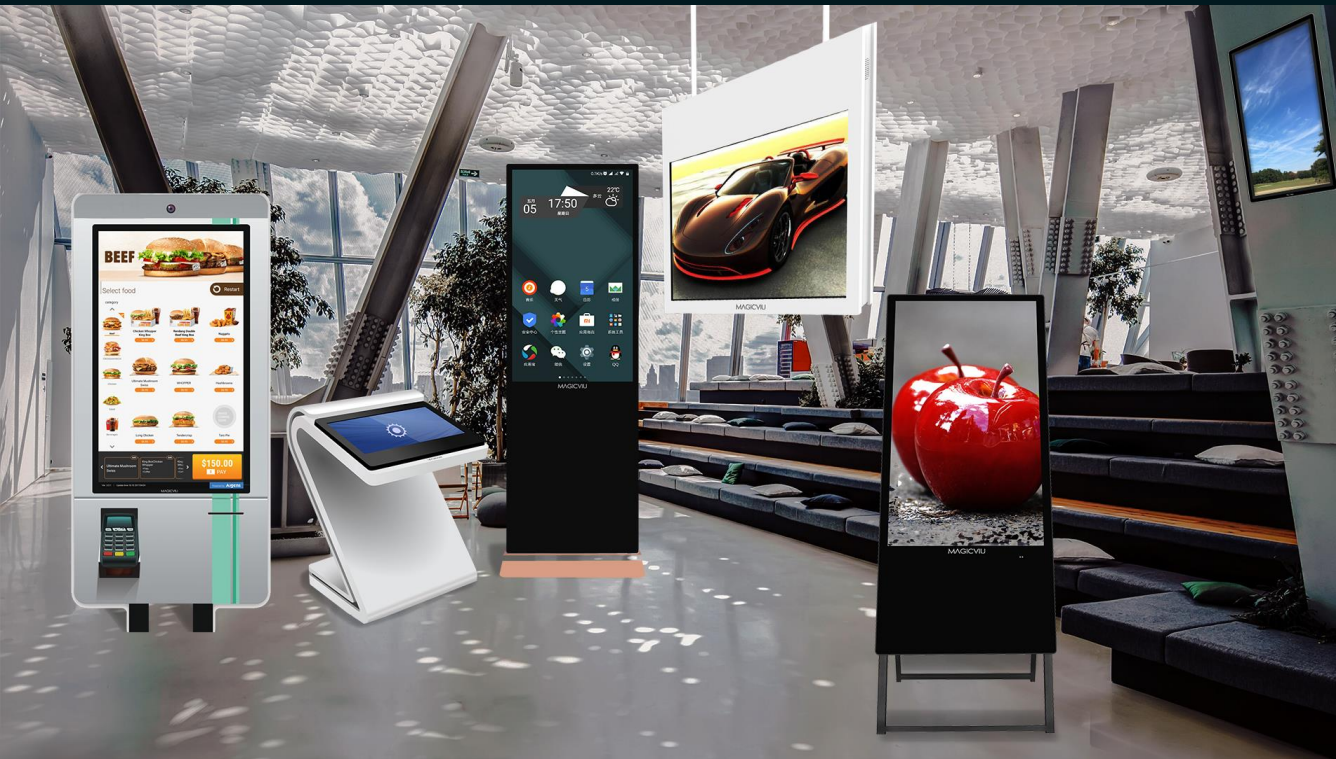

LCD DIGITAL SIGNAGE

MAGICVIU digital signage encompass a wide range of solutions from video wall mounts, LCD screens or interactive kiosks to outdoor displays. Whether you need digital signage for advertising, information or entertainment, our sleek look and high-quality products at affordable prices will transform your environment with the right message at the right time