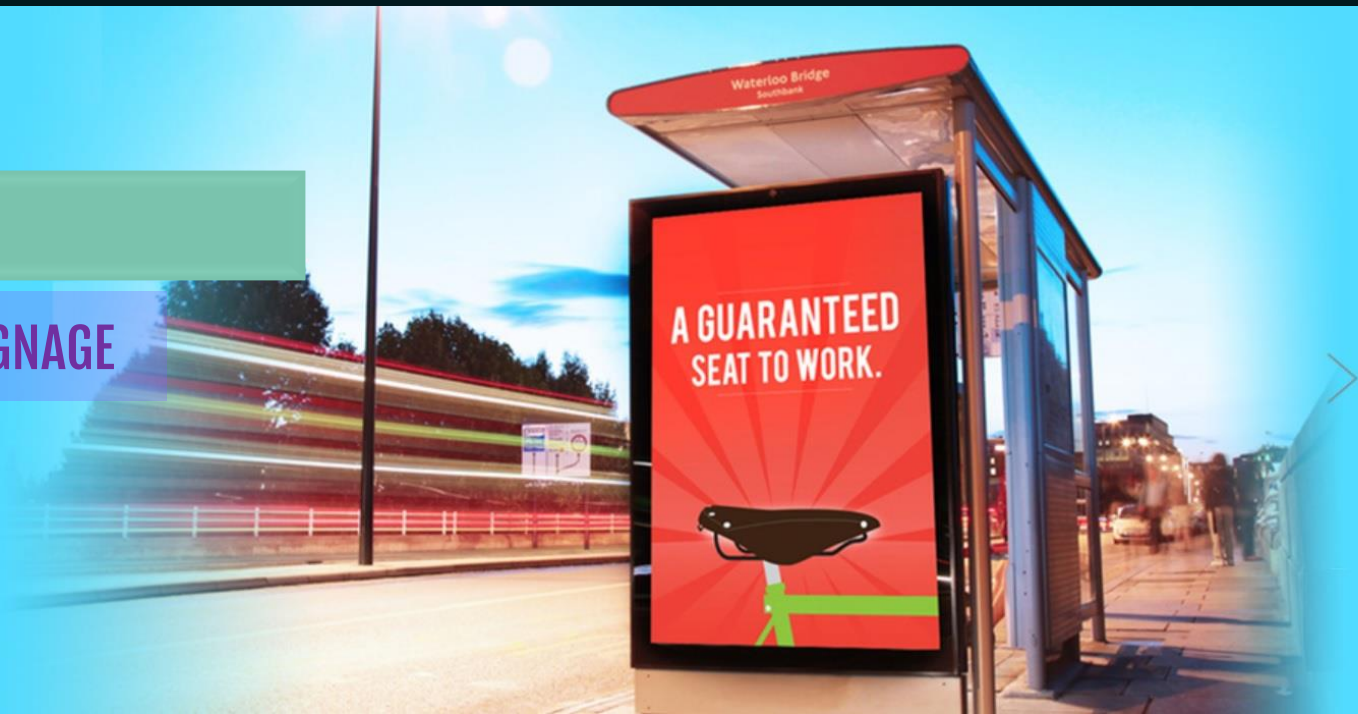

LCD DIGITAL SIGNAGE

MAGICVIU digital signage encompass a wide range of solutions from video wall mounts, LCD screens or interactive kiosks to outdoor displays. Whether you need digital signage for advertising, information or entertainment, our sleek look and high-quality products at affordable prices will transform your environment with the right message at the right time

Arrival and Departure

Give passengers a better travel experience with **MAGICVIU** digital signage screen that displays departure/arrival schedules and much more. Provide informational news or entertainment shows through our indoor and outdoor digital signage to make wait time bearable in your facility.