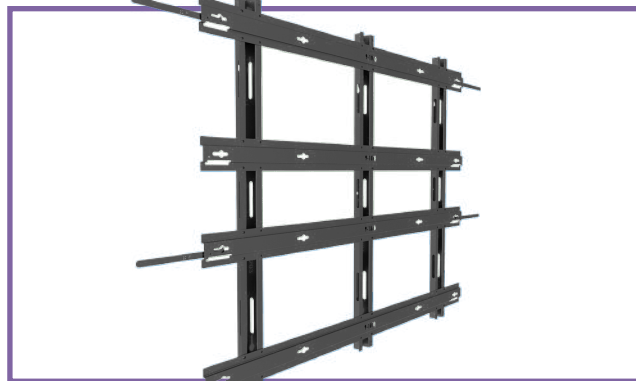

# Video Wall Mounting Kit Types

**Free Standing Bracket**

**Ceiling Mount Bracket**

**Floor to Ceiling Bracket**

**Fixed Wall Bracket**

**Front Service Pop Out Bracket**

Designed to make video wall installations as quick and simple as possible, this modular video wall mount can be used to create unlimited video wall configurations in both landscape and portrait format. Pop-out system enables quick and easy access to the rear of mounted screens for servicing and maintenance, making accurate screen alignment quick and easy.

Pop-out video walls stand out for their ease of installation, ease of maintenance, and infinite modularity. They are ideal for recessed wall installations, and are chosen for their post-installation accessibility.