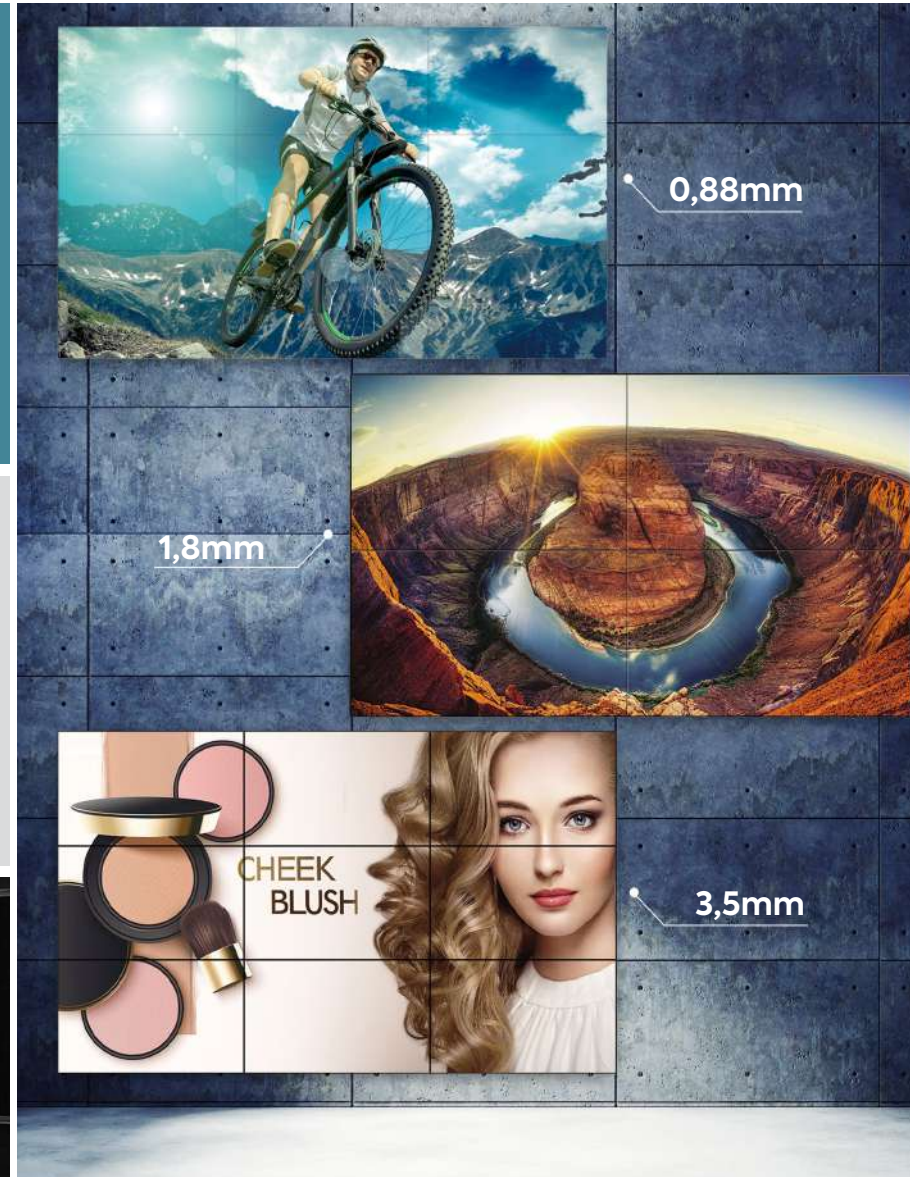

Some newer video wall technology is “software-centric,” which means all it needs is an ordinary PC, digital screens and networking equipment to operate.

## Bezel:

One of the biggest considerations is bezel width, which refers to the width of each display's frame. Modern video wall displays have increasingly narrow bezels, which creates a smaller mullion, the gap between areas of active display. The result is a more fluid, more seamless video wall display. **MAGICVIU** provides super & ultra-narrow bezels 3,5mm, 1,8mm & 0,88mm. On request 0,00mm bezel solutions can be provided.