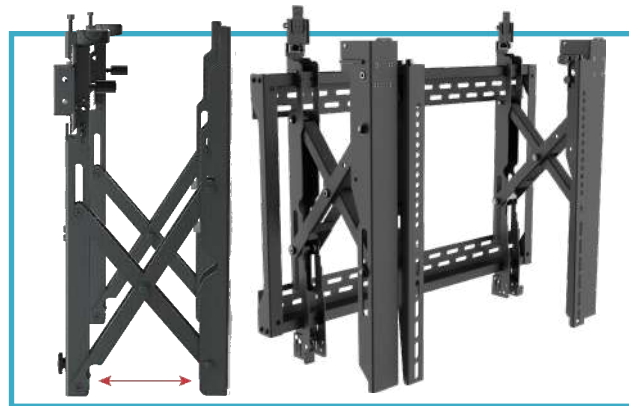

# Video Wall Mounting Kit Types

**Free Standing Bracket**

**Ceiling Mount Bracket**

**Floor to Ceiling Bracket**

**Fixed Wall Bracket**

**Front Service Pop Out Bracket**

Designed to make video wall installations as quick and simple as possible, this modular video wall mount can be used to create unlimited video wall configurations in both landscape and portrait format. Pop-out system enables quick and easy access to the rear of mounted screens for servicing and maintenance, making accurate screen alignment quick and easy.