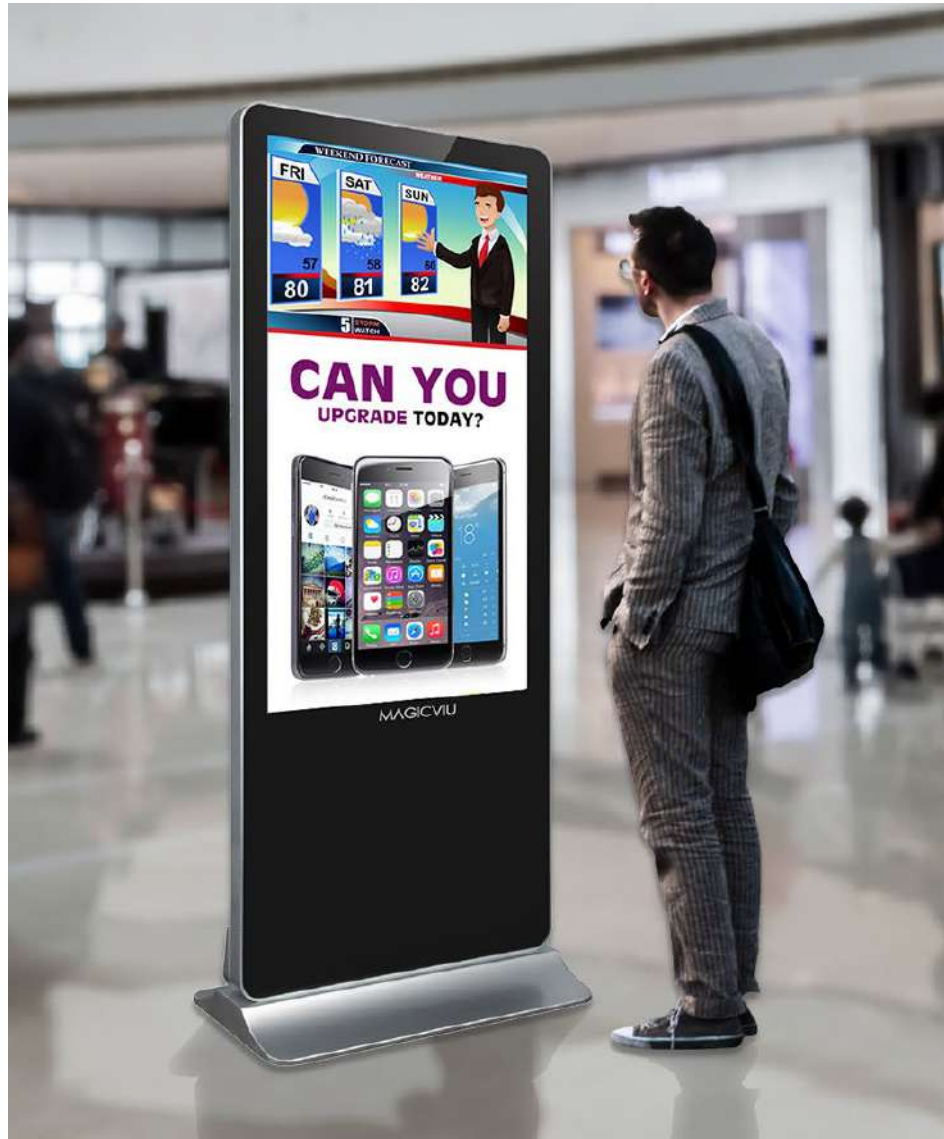

# Indoor Wall Mounted Digital Signage

MAGICVIU provides a sleek wall mounted LCD digital signage for advertising, entertaining, interactive wayfinding, and much more. These digital displays accommodate a wide variety of slim displays in landscape (horizontal) or portrait (vertical) orientation, standard Ad play or multi touch screen.

MAGICVIU digital displays are ideal for applications that want to take the audience experience up a notch and differentiate their brand.

# Features

- 18.5 – 86” Size Selection
- Landscape or Portrait
- USB plug & Play & WiFi remote play
- Touchscreen option
- All in 1 PC option
- 4K resolution option
- 2 years warranty

Slim Design

Landscape | Portrait

## Indoor Floor Standing Digital Signage “Totem” for Maximum Impact

Expand Your Reach with MAGICVIU floor standing Digital Signage Displays. This free-standing single or double sided digital advertising board creates one of the most sophisticated and eye-catching promotional displays possible. Supporting both image slideshows and video, a Digital Display Totem can really make your message stand out and has a very modern appearance.