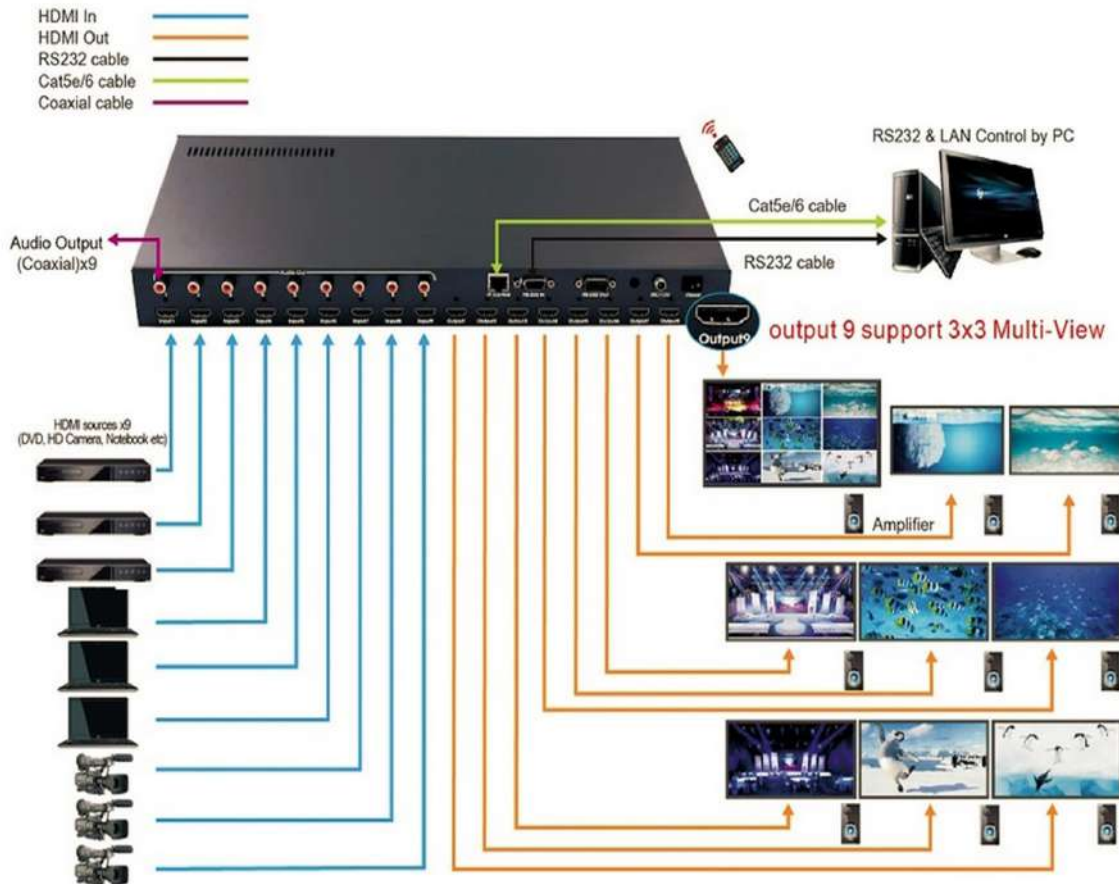

Some newer video wall technology is “software-centric,” which means all it needs is an ordinary PC, digital screens and networking equipment to operate.

## Display Content:

The content for video walls is much different than that of smaller-scale digital signage.

- ▶ The large scale should be taken into account when designing video, text and audio for a video wall, High-quality content is a must.
- ▶ Images and text should be right-sized.
- ▶ Avoid certain effects and keep any text as accessible as possible.
- ▶ Make the most of the technology.
- ▶ Carefully weigh simple vs. complex messaging.

## Bezel:

One of the biggest considerations is bezel width, which refers to the width of each display's frame. Modern video wall displays have increasingly narrow bezels, which creates a smaller mullion, the gap between areas of active display. The result is a more fluid, more seamless video wall display. **MAGICVIU** provides super & ultra-narrow bezels 3,5mm, 1,8mm & 0,88mm. On request 0,00mm bezel solutions can be provided.

## Video Wall Splitter:

It accepts one video input and splits the image into parts corresponding to displays in the **video wall**.

HDMI video wall splitters take a source input and distribute it across several outputs. They come as a piece of hardware, preconfigured and pretested, and they are usually plug-and-play.