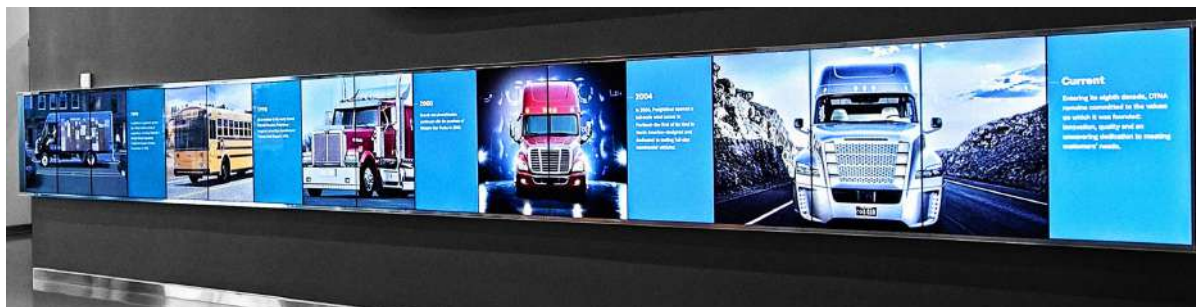

Display Content:

The content for video walls is much different than that of smaller-scale digital signage.

- The large scale should be taken into account when designing video, text and audio for a video wall, High-quality content is a must.
- Images and text should be right-sized.
- Avoid certain effects and keep any text as accessible as possible.
- Make the most of the technology.
- Carefully weigh simple vs. complex messaging.

Bezel:

One of the biggest considerations is bezel width, which refers to the width of each display's frame. Modern video wall displays have increasingly narrow bezels, which creates a smaller mullion, the gap between areas of active display. The result is a more fluid, more seamless video wall display. **MAGICVIU** provides super & ultra-narrow bezels 3,5mm, 1,8mm & 0,88mm. On request 0,00mm bezel solutions can be provided.