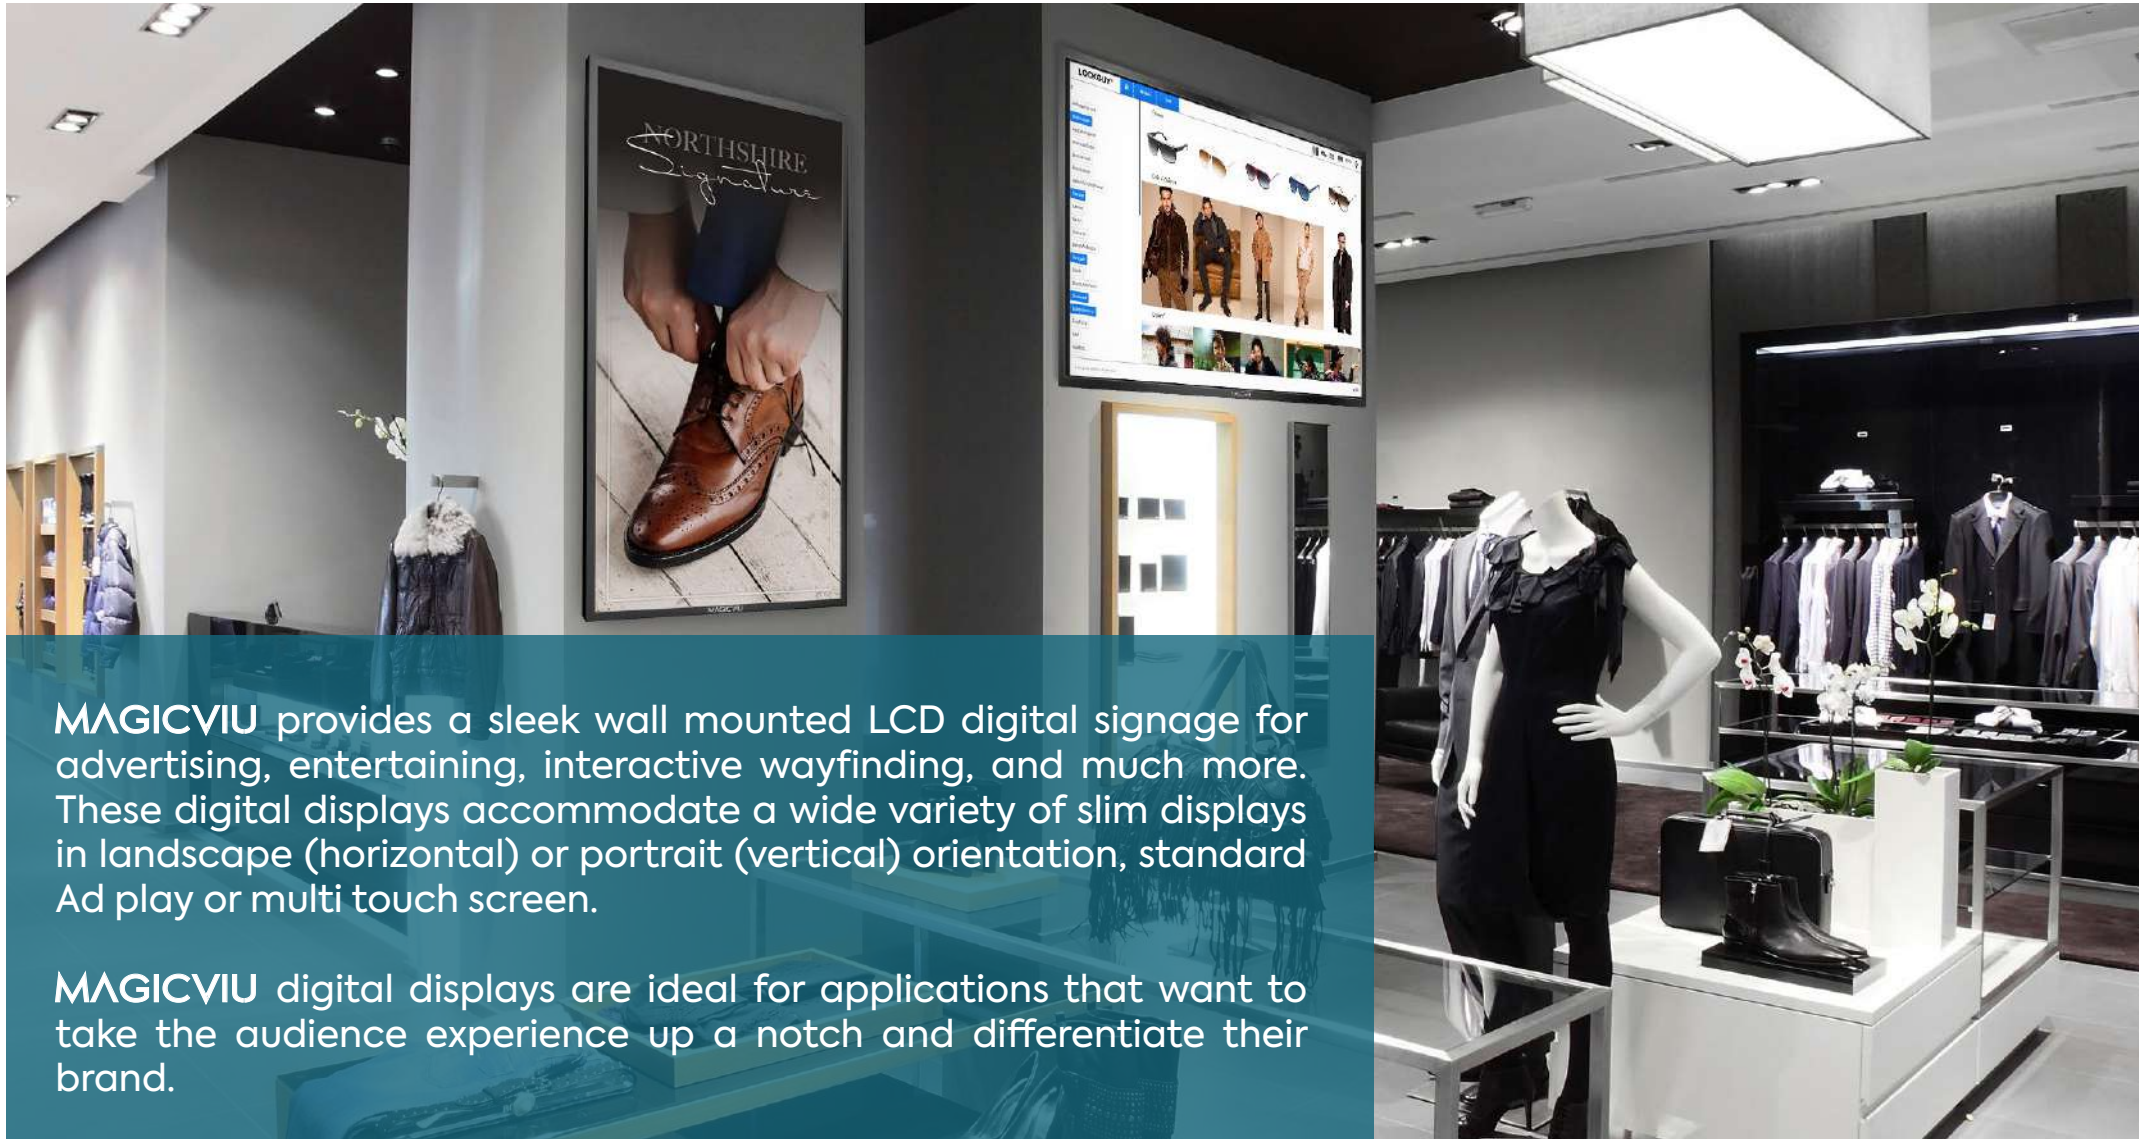

**DIGITAL SIGNAGE** is digital video content or digital images displayed on a screen allow incredible flexibility and has the potential to have a powerful impact on your business.

In place of traditional print advertisements, menus, posters or signs, the digital images and video that make up the signage (or “digital content”) are displayed on a high-definition screen, or series of screens.

You’ve got a message. Now you just need to get it to the right people. Whether you’re trying to connect with customers, employees, or the general public, we can help you find the perfect way to express yourself.

We offer simple, all-in-one bundles for your basic digital signage needs—from single panel to interactive kiosks to video wall solutions.

**ENGAGE. INFORM.  
SELL MORE.**

# Indoor Wall Mounted Digital Signage

MAGICVIU provides a sleek wall mounted LCD digital signage for advertising, entertaining, interactive wayfinding, and much more. These digital displays accommodate a wide variety of slim displays in landscape (horizontal) or portrait (vertical) orientation, standard Ad play or multi touch screen.