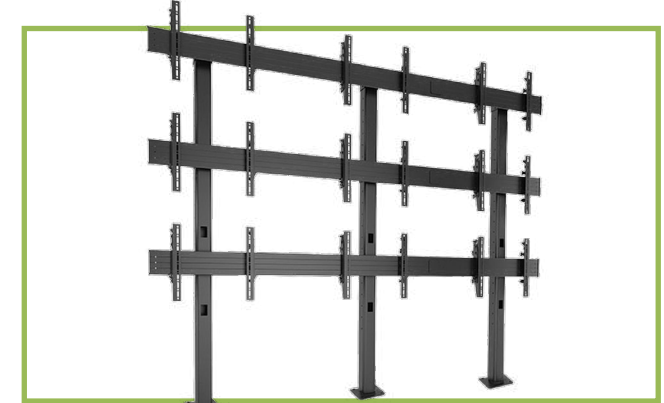

## Video Wall Splitter:

It accepts one video input and splits the image into parts corresponding to displays in the **video wall**.

HDMI video wall splitters take a source input and distribute it across several outputs. They come as a piece of hardware, preconfigured and pretested, and they are usually plug-and-play.

## Video Wall Matrix:

To solve the issue with multiple inputs some people turn to a matrix switcher. Video Wall Matrix solutions allow users to send HD video to any screen on a video wall. These products are great for crafting elaborate, multi-source displays on a single video wall. As a result they are limited in the number of input and outputs they support—if you want to increase the number of outputs, you would need to daisy chain several devices (usually up to 32-64 outputs total).

# Video Wall Mounting Kit Types

**Free Standing Bracket**

**Ceiling Mount Bracket**

**Floor to Ceiling Bracket**

**Fixed Wall Bracket**

**Front Service Pop Out Bracket**

Designed to make video wall installations as quick and simple as possible, this modular video wall mount can be used to create unlimited video wall configurations in both landscape and portrait format. Pop-out system enables quick and easy access to the rear of mounted screens for servicing and maintenance, making accurate screen alignment quick and easy.