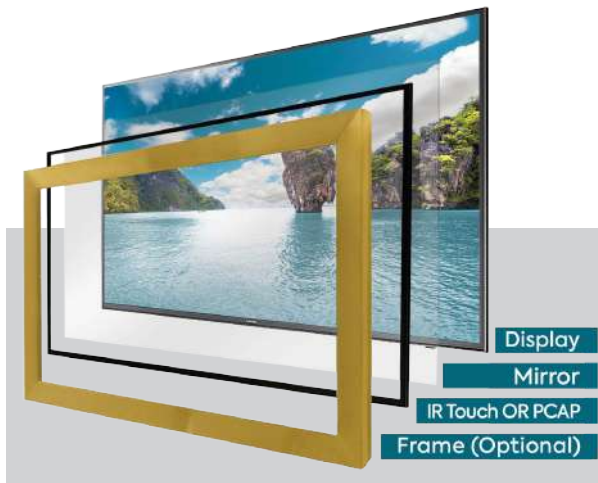

Take a step to the digital age
LCD Digital Displays

Ultimate Attractiveness MAGIC MIRROR

Magic Mirror

A Smart Mirror or sometimes called Magic Mirror is a two-way mirror with an inbuilt display behind the glass. The display can show anything you want on the mirror's surface such as the current time, weather forecast, news feed, upcoming appointments, and more. Smart mirrors can come in different sizes and designs. Smart mirrors are sometimes called 'Magic' Mirrors, but they both refer to the same thing.

What Can A Smart Mirror Do?

What makes a Smart Mirror 'smart' is the ability to display any information you want on it. A smart mirror can be customized to display local weather forecasts, news bulletins, your upcoming calendar schedule, social media feeds, etc.

Magic Mirror

There are three components of a smart mirror: a two-way mirror, a display, and a computer device.

Two-Way Mirror: A normal mirror has a film behind the glass that reflects 100% of incoming light. This means when you look at a mirror, you see your reflection. A two-way mirror reflects light from one direction, but allows light to pass through from the other direction. Smart mirrors use two-way mirrors to allow the light from the display to pass through the mirror.

You can fully customize your smart mirror by picking and choosing the modules you want to include.

Where Else Magic Mirror Is Used?

Magic Mirror for Photo Booth

The magic mirror photo booth or Mirror Me Booth is a new-age classic: A magical, interactive photo booth experience for the modern crowd. This unique photo booth attracts all audiences with its charming design, durable casing, interchangeable frames, and exciting features.