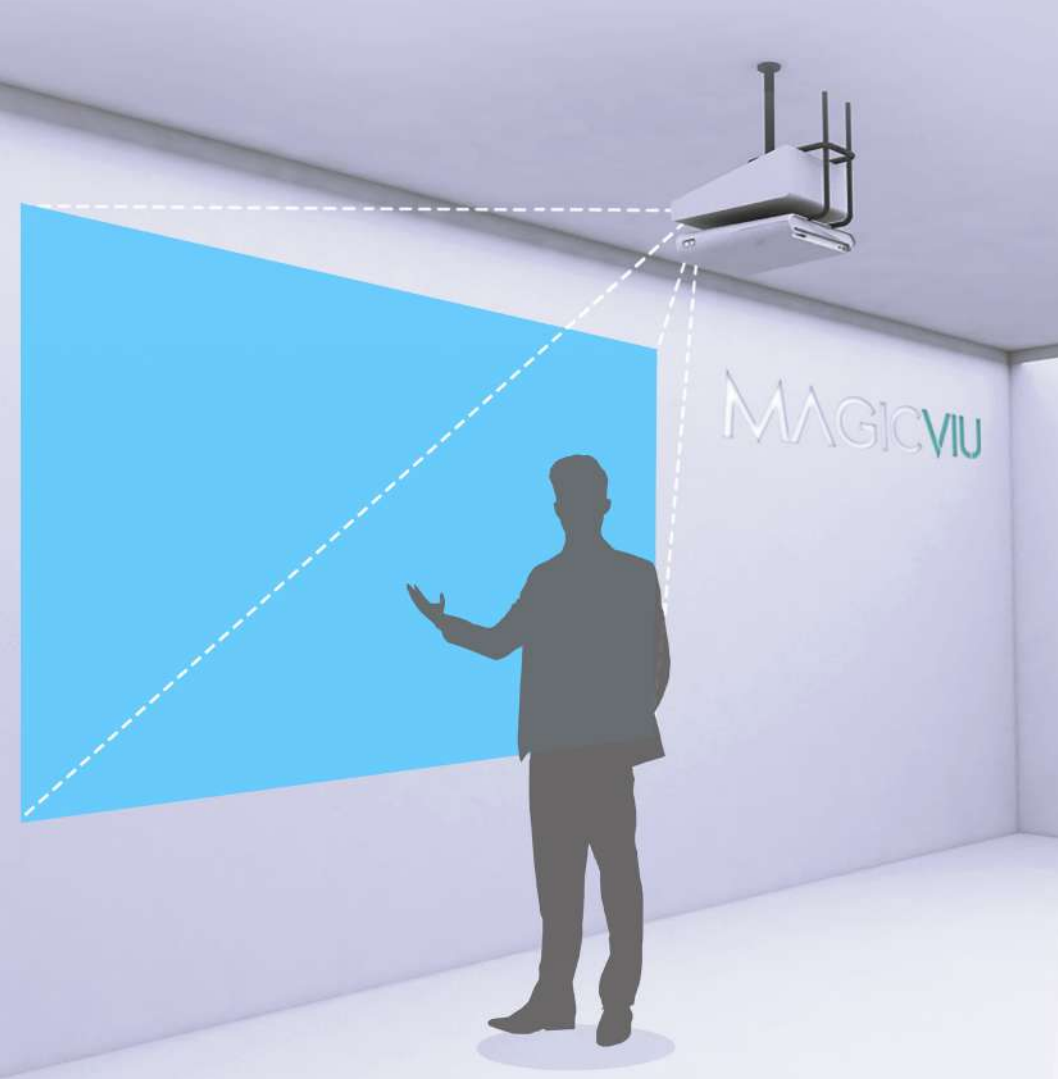

Interactive Projection Surfaces

INTERACTIVE Floors & Walls

Interactive floor & wall projection is a multimedia visual display system that projects incredible **interactive floor** or **wall special effects, floor games** or **floor advertisements** directly onto an interactive floor displays. Users control dynamic multimedia **interactive displays** with simple gestures and body movement. It's an engaging full-body interactive experience that immerses users in your message and endears them to your brand.

Interactive Wall

Interactive Floor

All in 1, Plug & Play

MAGICVIU interactive floor projection system easily turns open floor space into an ongoing experience of movement, action, fun and excitement attracting people in their tracks as they play, walk by or interact with your marketing or entertainment content. Our unique all in one plug and play system is a combination of both hardware and software; it adds dynamic and interactive elements to nearly any business from shopping malls, amusement parks, stores, schools to events like wedding and tradeshows.

INTERACTIVE
Wall Projection

Interactive Projection Screen Size

A standard interactive floor or wall projection kit will project a screen of an approximately 100" diagonal (220 x 125cm) using 4000 Lumens projector at 3.5m height from the ground. If the client wishes to have a larger screen, then a projector with greater lumens should be used at higher distance from the ground. A 200"- 300" screen or (440 x 245cm) and (665 x 370cm) can be achieved from 6.5m height using 5500-6000 lumens short throw projector.

Edge Blending

Edge blending software bends multiple projectors into one seamless display; each **software** package uses precision geometry correction and **edge blending** to enable flawless visuals on multi-projector displays. **Edge blending** is ideal for flat screen.