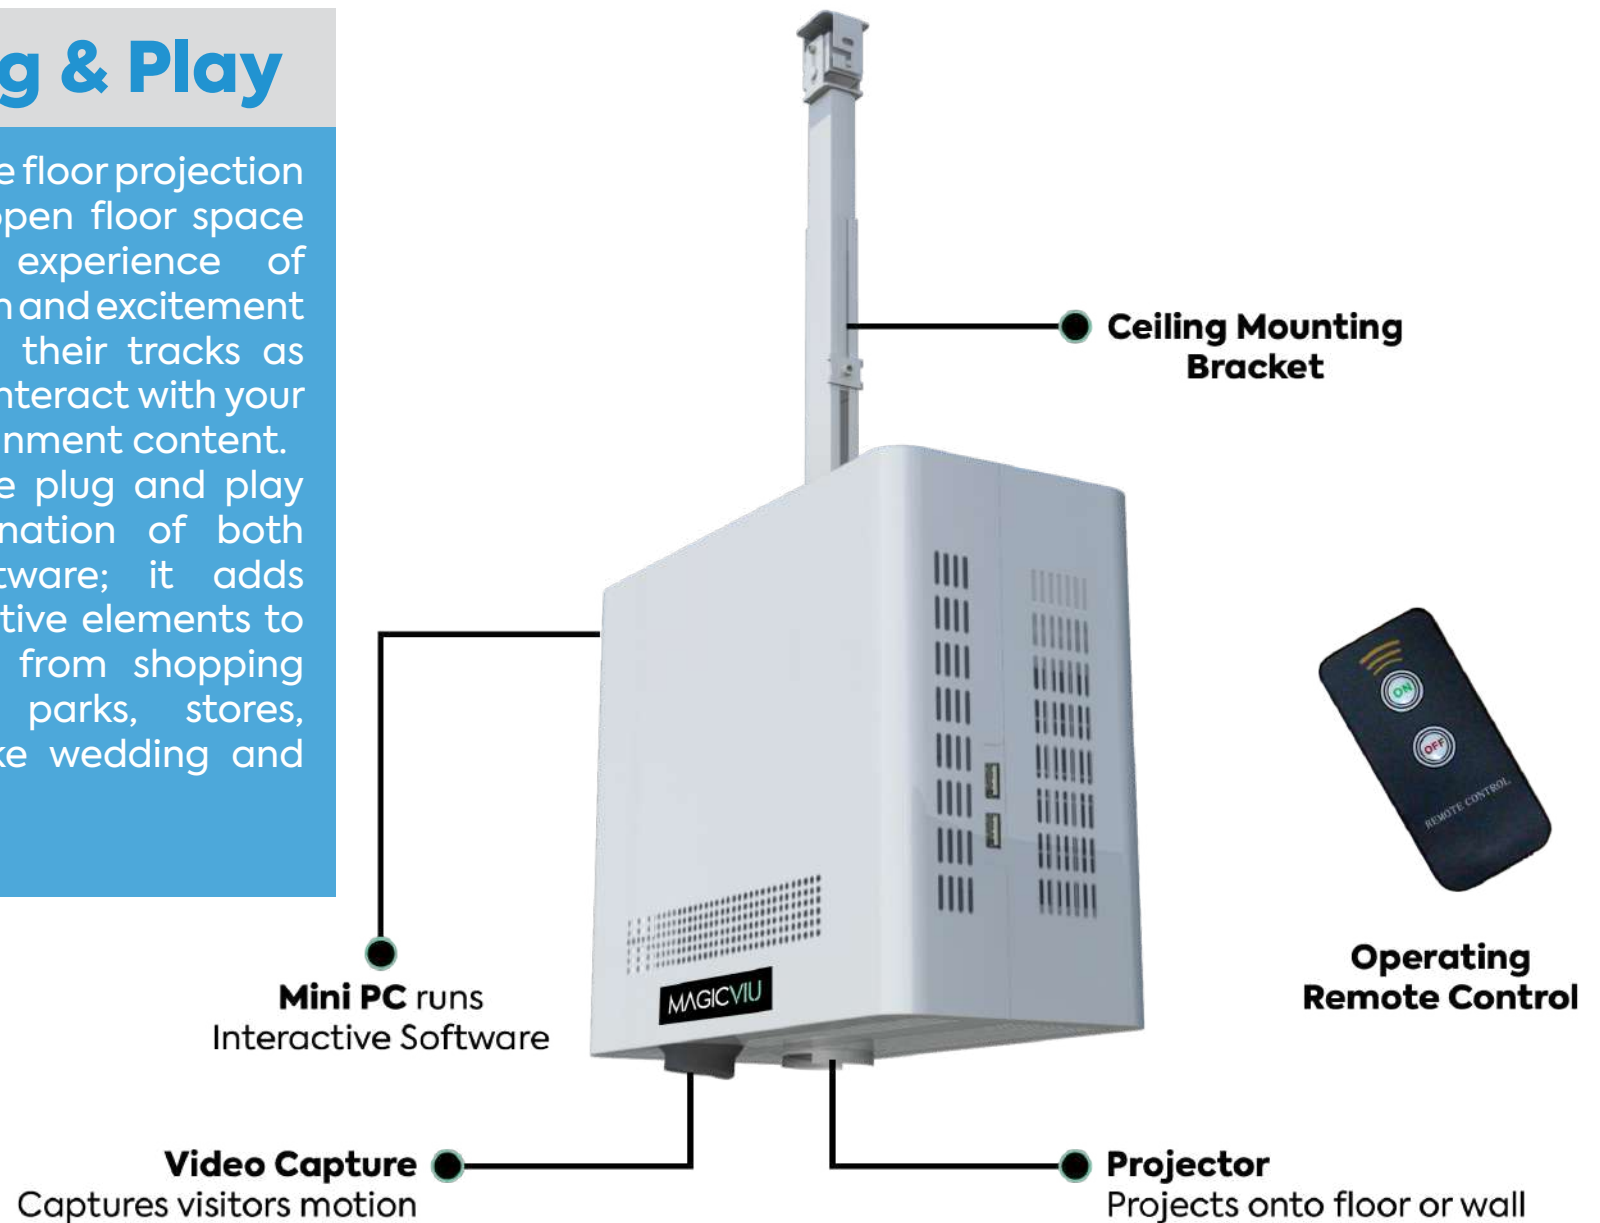

Interactive Projection Surfaces

INTERACTIVE Floors & Walls

Interactive floor & wall projection is a multimedia visual display system that projects incredible **interactive floor** or **wall special effects, floor games** or **floor advertisements** directly onto an interactive floor displays. Users control dynamic multimedia **interactive displays** with simple gestures and body movement. It's an engaging full-body interactive experience that immerses users in your message and endears them to your brand.

Interactive Wall

Interactive Floor

All in 1, Plug & Play

MAGICVIU interactive floor projection system easily turns open floor space into an ongoing experience of movement, action, fun and excitement attracting people in their tracks as they play, walk by or interact with your marketing or entertainment content. Our unique all in one plug and play system is a combination of both hardware and software; it adds dynamic and interactive elements to nearly any business from shopping malls, amusement parks, stores, schools to events like wedding and tradeshows.

INTERACTIVE
Wall Projection

Interactive Projection Screen Size

A standard interactive floor or wall projection kit will project a screen of an approximately 100" diagonal (220 x 125cm) using 4000 Lumens projector at 3.5m height from the ground. If the client wishes to have a larger screen, then a projector with greater lumens should be used at higher distance from the ground. A 200"- 300" screen or (440 x 245cm) and (665 x 370cm) can be achieved from 6.5m height using 5500-6000 lumens short throw projector.