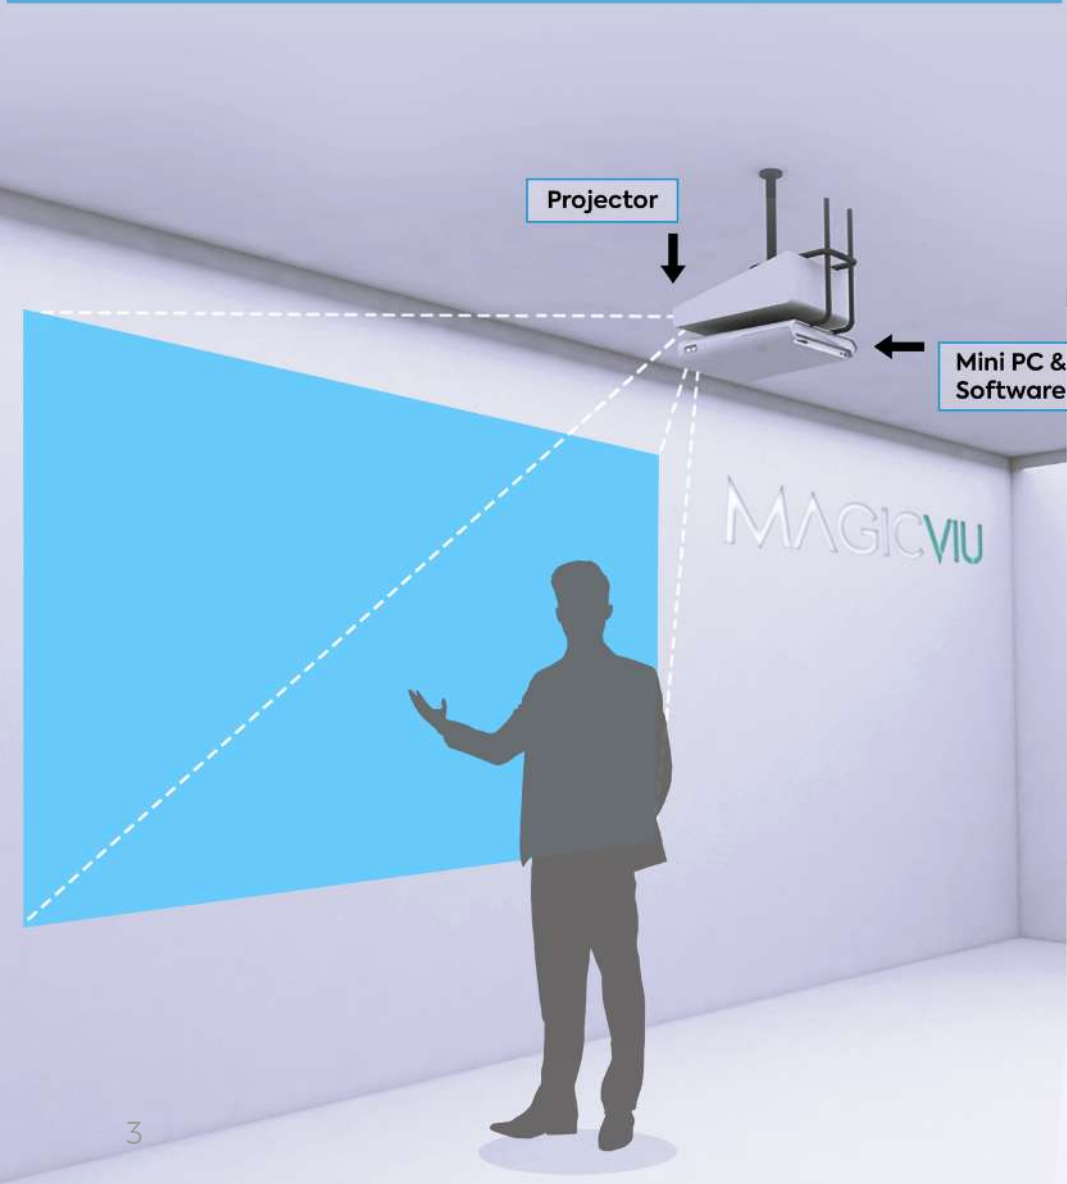

Interactive Projection Surfaces

INTERACTIVE Floors & Walls

Interactive floor & wall projection is a multimedia visual display system that projects incredible **interactive floor** or **wall special effects, floor games** or **floor advertisements** directly onto an interactive floor displays. Users control dynamic multimedia **interactive displays** with simple gestures and body movement. It's an engaging full-body interactive experience that immerses users in your message and endears them to your brand.

Interactive Wall

Interactive Floor

All in 1, Plug & Play

MAGICVIU interactive floor projection system easily turns open floor space into an ongoing experience of movement, action, fun and excitement attracting people in their tracks as they play, walk by or interact with your marketing or entertainment content. Our unique all in one plug and play system is a combination of both hardware and software; it adds dynamic and interactive elements to nearly any business from shopping malls, amusement parks, stores, schools to events like wedding and tradeshows.

INTERACTIVE
Wall Projection

Interactive Projection Screen Size

A standard interactive floor or wall projection kit will project a screen of an approximately 100" diagonal (220 x 125cm) using 4000 Lumens projector at 3.5m height from the ground. If the client wishes to have a larger screen, then a projector with greater lumens should be used at higher distance from the ground. A 200"- 300" screen or (440 x 245cm) and (665 x 370cm) can be achieved from 6.5m height using 5500-6000 lumens short throw projector.

Edge Blending

Edge blending software bends multiple projectors into one seamless display; each **software** package uses precision geometry correction and **edge blending** to enable flawless visuals on multi-projector displays. **Edge blending** is ideal for flat screen.