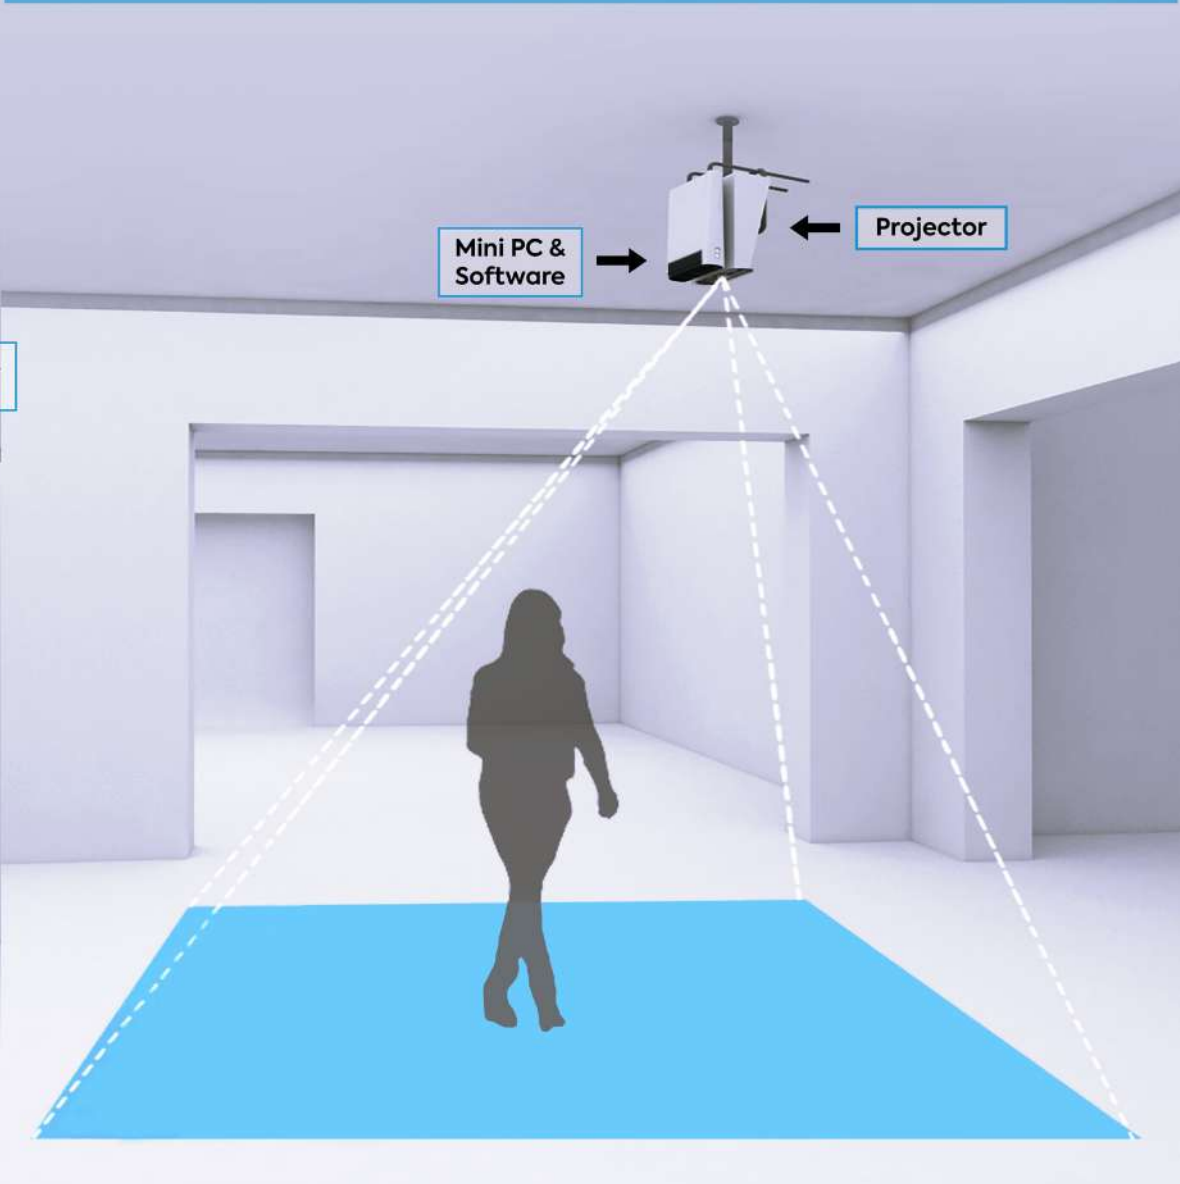

Interactive Projection Surfaces

INTERACTIVE Floors & Walls

Interactive floor & wall projection is a multimedia visual display system that projects incredible **interactive floor** or **wall special effects, floor games** or **floor advertisements** directly onto an interactive floor displays. Users control dynamic multimedia **interactive displays** with simple gestures and body movement. It's an engaging full-body interactive experience that immerses users in your message and endears them to your brand.

Interactive Wall

Interactive Floor

All in 1, Plug & Play

MAGICVIU interactive floor projection system easily turns open floor space into an ongoing experience of movement, action, fun and excitement attracting people in their tracks as they play, walk by or interact with your marketing or entertainment content. Our unique all in one plug and play system is a combination of both hardware and software; it adds dynamic and interactive elements to nearly any business from shopping malls, amusement parks, stores, schools to events like wedding and tradeshows.

INTERACTIVE
Wall Projection

Interactive Projection Screen Size

A standard interactive floor or wall projection kit will project a screen of an approximately 100" diagonal (220 x 125cm) using 4000 Lumens projector at 3.5m height from the ground. If the client wishes to have a larger screen, then a projector with greater lumens should be used at higher distance from the ground. A 200"- 300" screen or (440 x 245cm) and (665 x 370cm) can be achieved from 6.5m height using 5500-6000 lumens short throw projector.