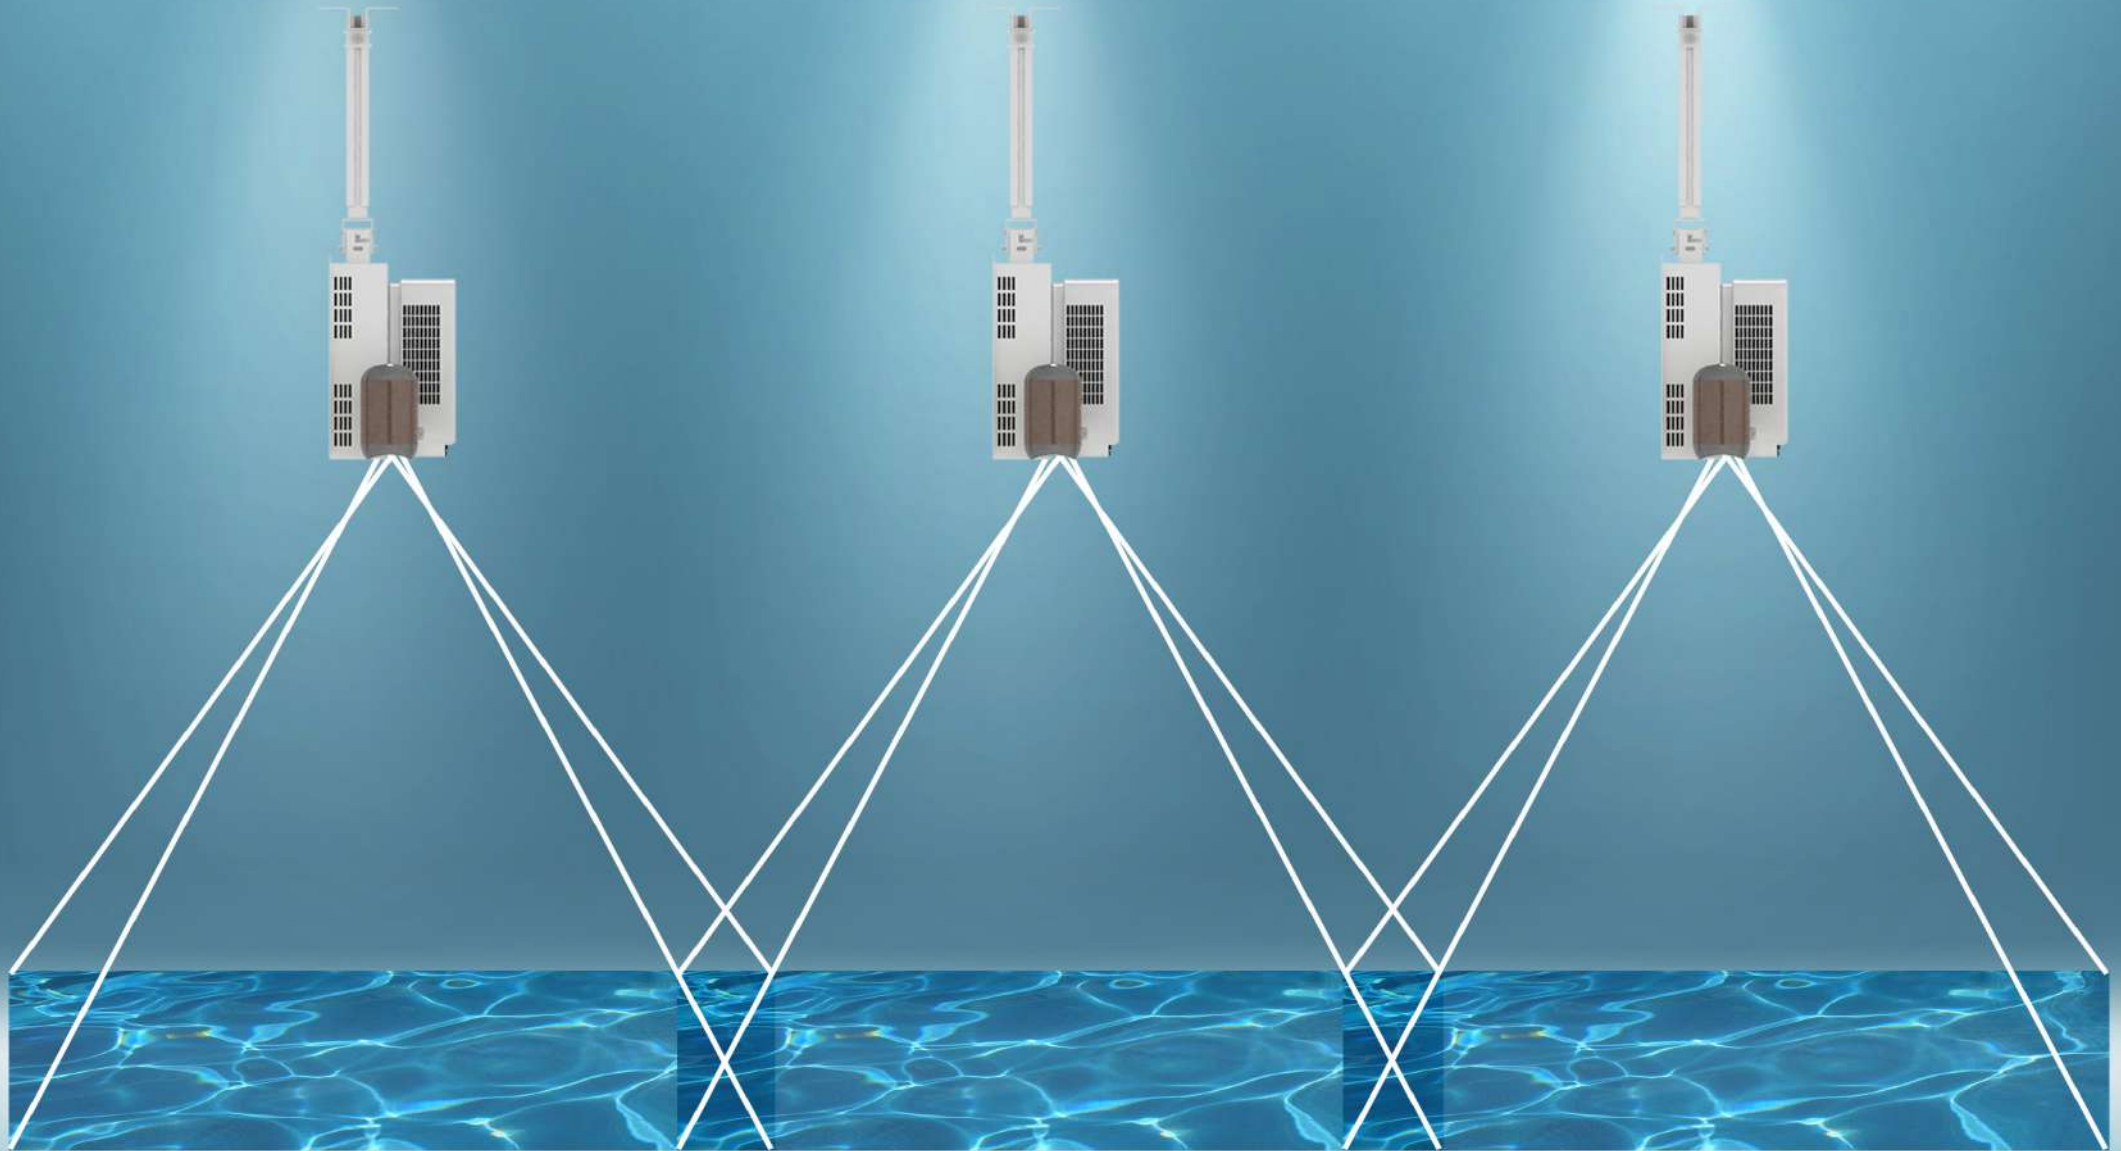

Interactive Projection Surfaces

INTERACTIVE Floors & Walls

Interactive floor & wall projection is a multimedia visual display system that projects incredible **interactive floor** or **wall special effects, floor games** or **floor advertisements** directly onto an interactive floor displays. Users control dynamic multimedia **interactive displays** with simple gestures and body movement. It's an engaging full-body interactive experience that immerses users in your message and endears them to your brand.

Interactive Wall

Interactive Floor

All in 1, Plug & Play

MAGICVIU interactive floor projection system easily turns open floor space into an ongoing experience of movement, action, fun and excitement attracting people in their tracks as they play, walk by or interact with your marketing or entertainment content. Our unique all in one plug and play system is a combination of both hardware and software; it adds dynamic and interactive elements to nearly any business from shopping malls, amusement parks, stores, schools to events like wedding and tradeshows.

INTERACTIVE
Wall Projection

Interactive Projection Screen Size

A standard interactive floor or wall projection kit will project a screen of an approximately 100" diagonal (220 x 125cm) using 4000 Lumens projector at 3.5m height from the ground. If the client wishes to have a larger screen, then a projector with greater lumens should be used at higher distance from the ground. A 200"- 300" screen or (440 x 245cm) and (665 x 370cm) can be achieved from 6.5m height using 5500-6000 lumens short throw projector.

Edge Blending

Edge blending software bends multiple projectors into one seamless display; each **software** package uses precision geometry correction and **edge blending** to enable flawless visuals on multi-projector displays. **Edge blending** is ideal for flat screen.