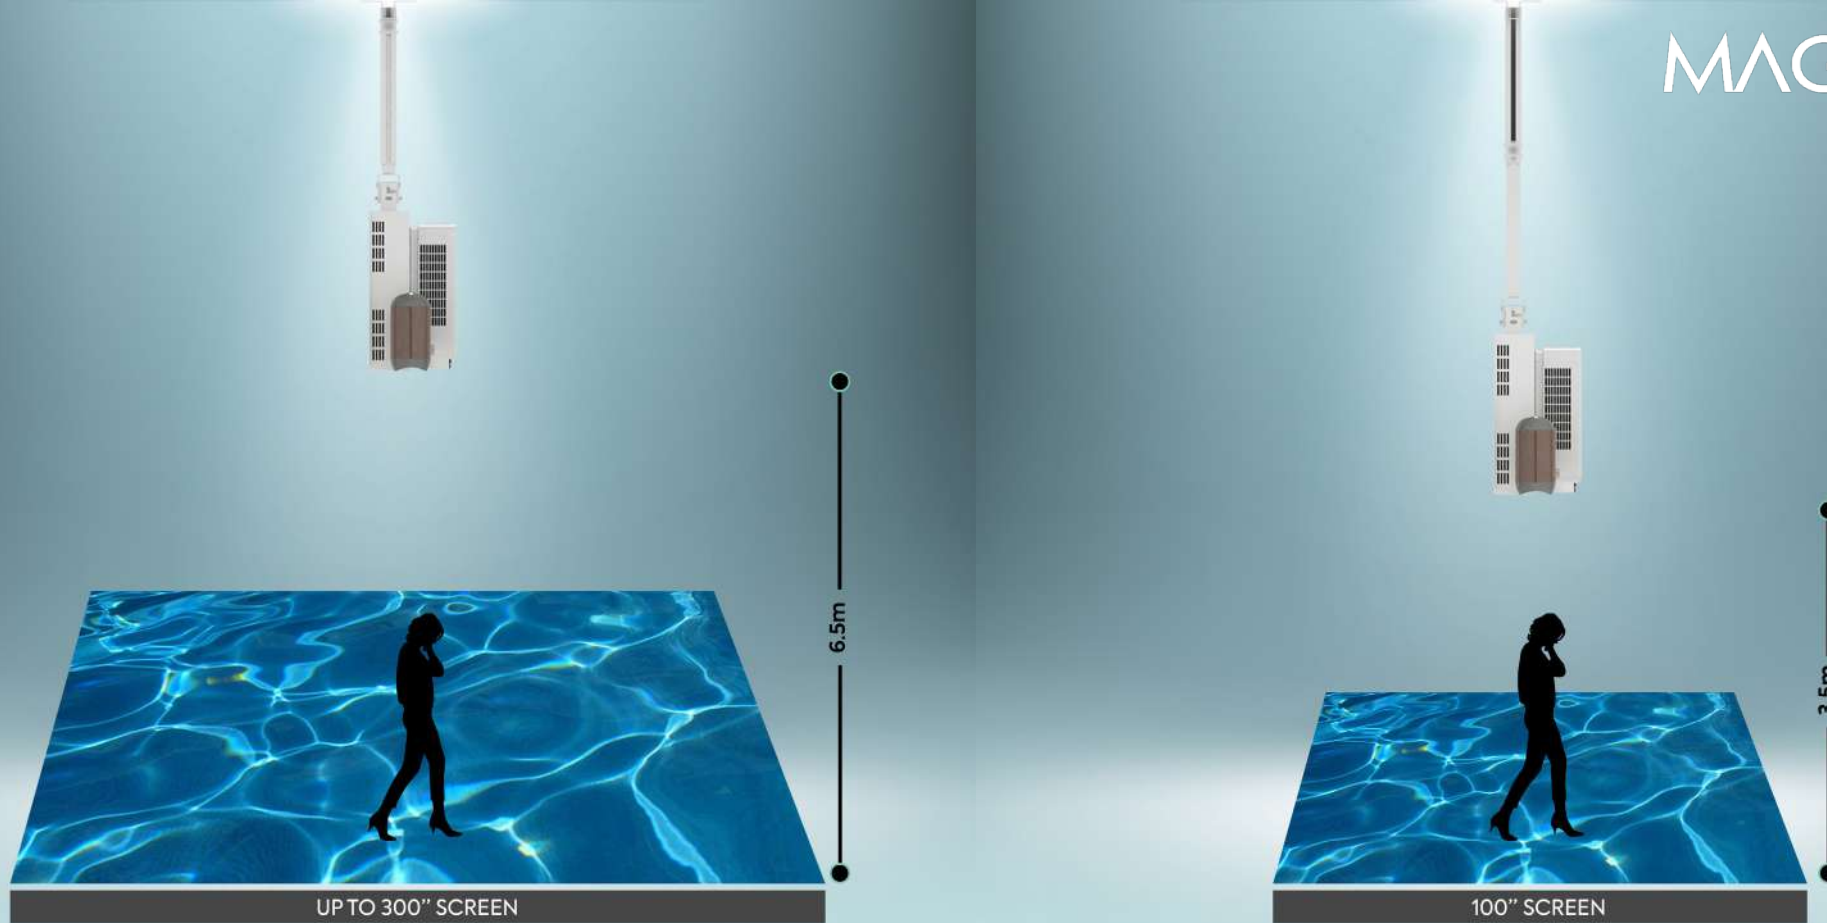

Interactive Projection Surfaces

INTERACTIVE Floors & Walls

Interactive floor & wall projection is a multimedia visual display system that projects incredible **interactive floor** or **wall special effects, floor games** or **floor advertisements** directly onto an interactive floor displays. Users control dynamic multimedia **interactive displays** with simple gestures and body movement. It's an engaging full-body interactive experience that immerses users in your message and endears them to your brand.

Interactive Wall

Interactive Floor

All in 1, Plug & Play

MAGICVIU interactive floor projection system easily turns open floor space into an ongoing experience of movement, action, fun and excitement attracting people in their tracks as they play, walk by or interact with your marketing or entertainment content. Our unique all in one plug and play system is a combination of both hardware and software; it adds dynamic and interactive elements to nearly any business from shopping malls, amusement parks, stores, schools to events like wedding and tradeshows.

INTERACTIVE
Wall Projection

Interactive Projection Screen Size

A standard interactive floor or wall projection kit will project a screen of an approximately 100" diagonal (220 x 125cm) using 4000 Lumens projector at 3.5m height from the ground. If the client wishes to have a larger screen, then a projector with greater lumens should be used at higher distance from the ground. A 200"- 300" screen or (440 x 245cm) and (665 x 370cm) can be achieved from 6.5m height using 5500-6000 lumens short throw projector.

Edge Blending

Edge blending software bends multiple projectors into one seamless display; each **software** package uses precision geometry correction and **edge blending** to enable flawless visuals on multi-projector displays. **Edge blending** is ideal for flat screen.